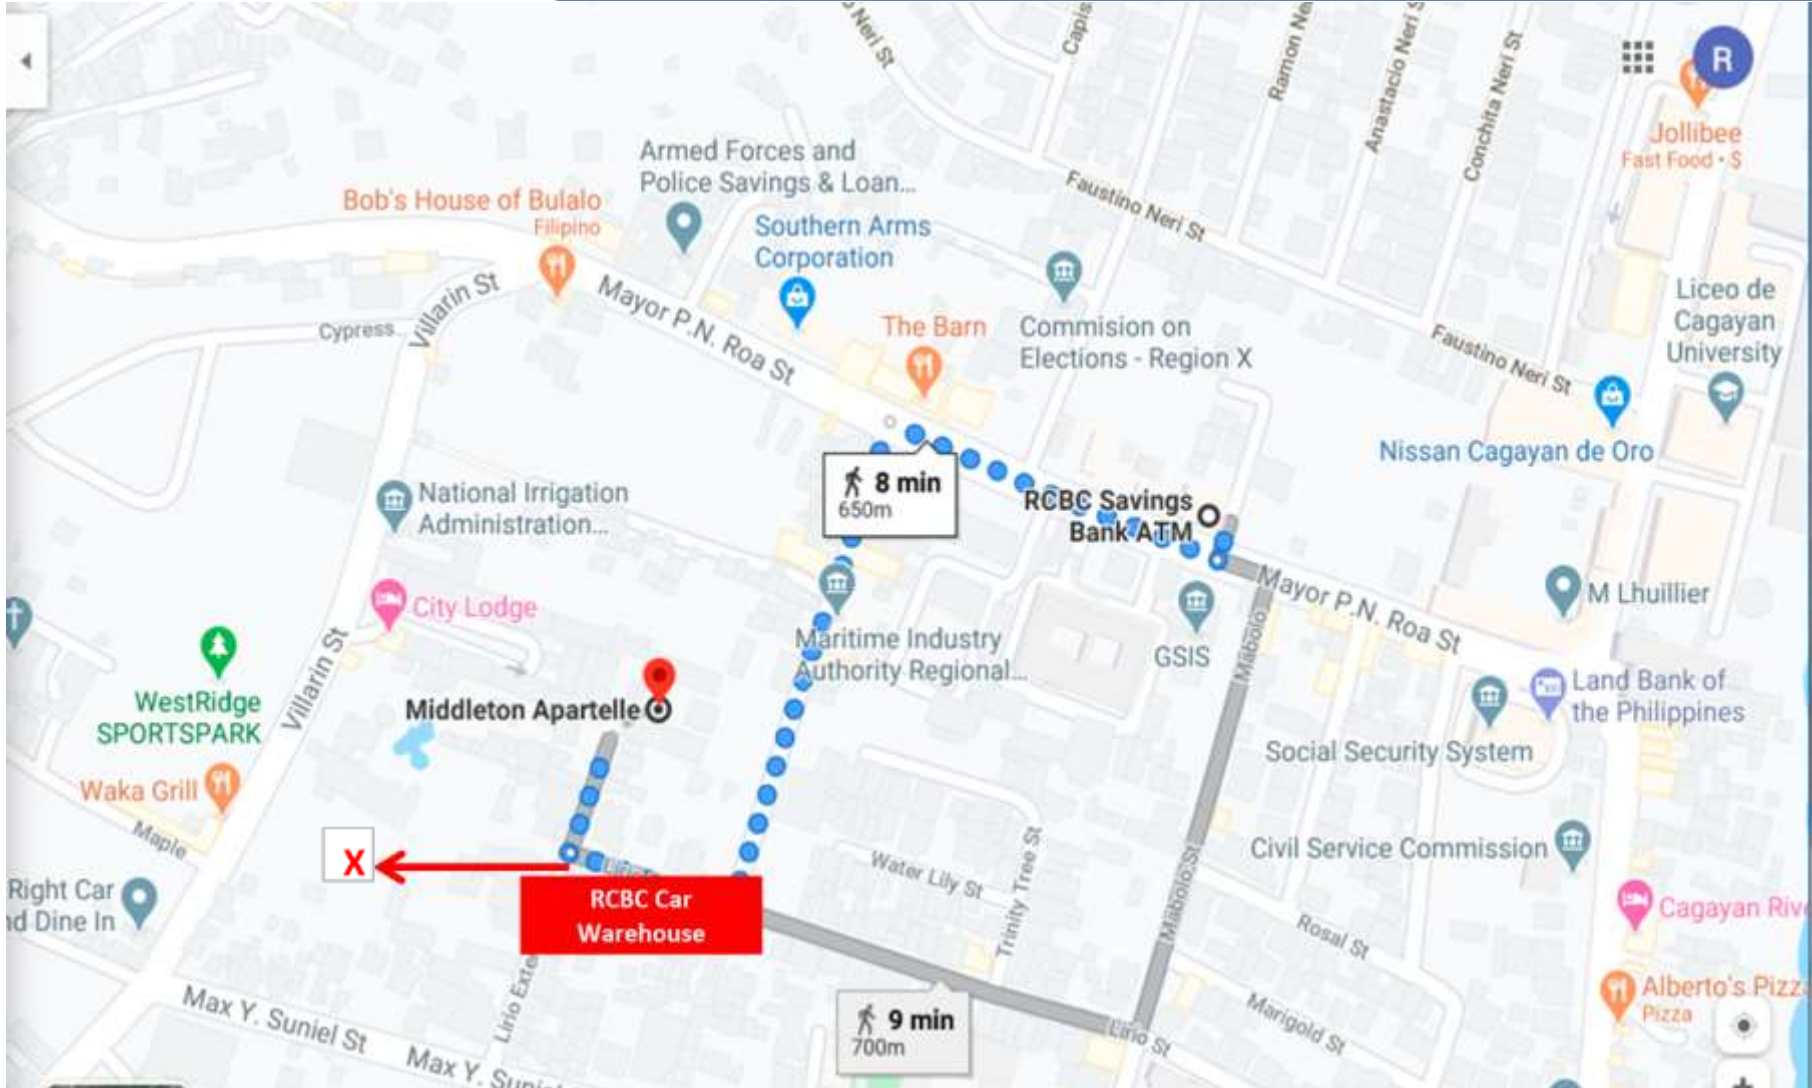

CDO Warehouse 2: CRUSH NG BAYAN TRUCK AND CAR SALES –Lirio St Carmen Cagayan De Oro City