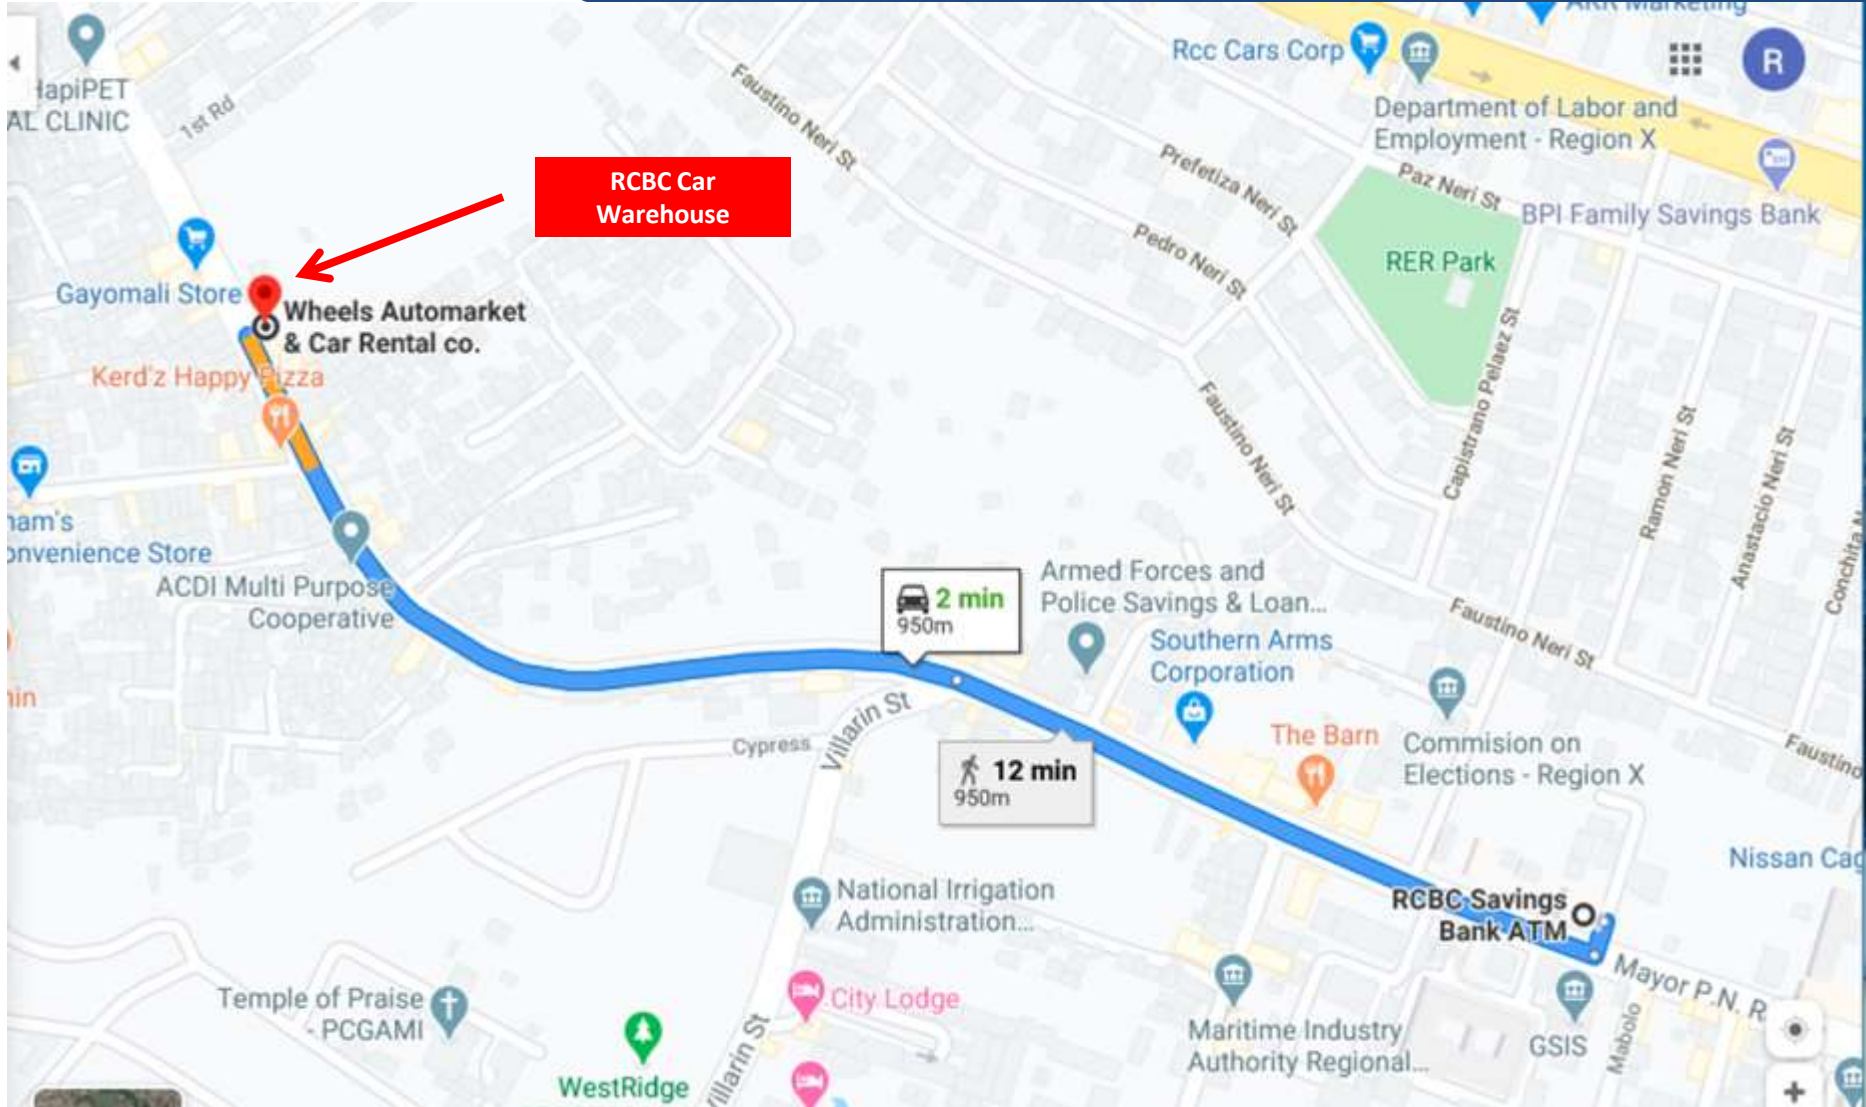

CDO Warehouse 4: WHEELS AUTOMARKET AND CAR RENTAL CO., - Zone 1 Patag, Cagayan de Oro City