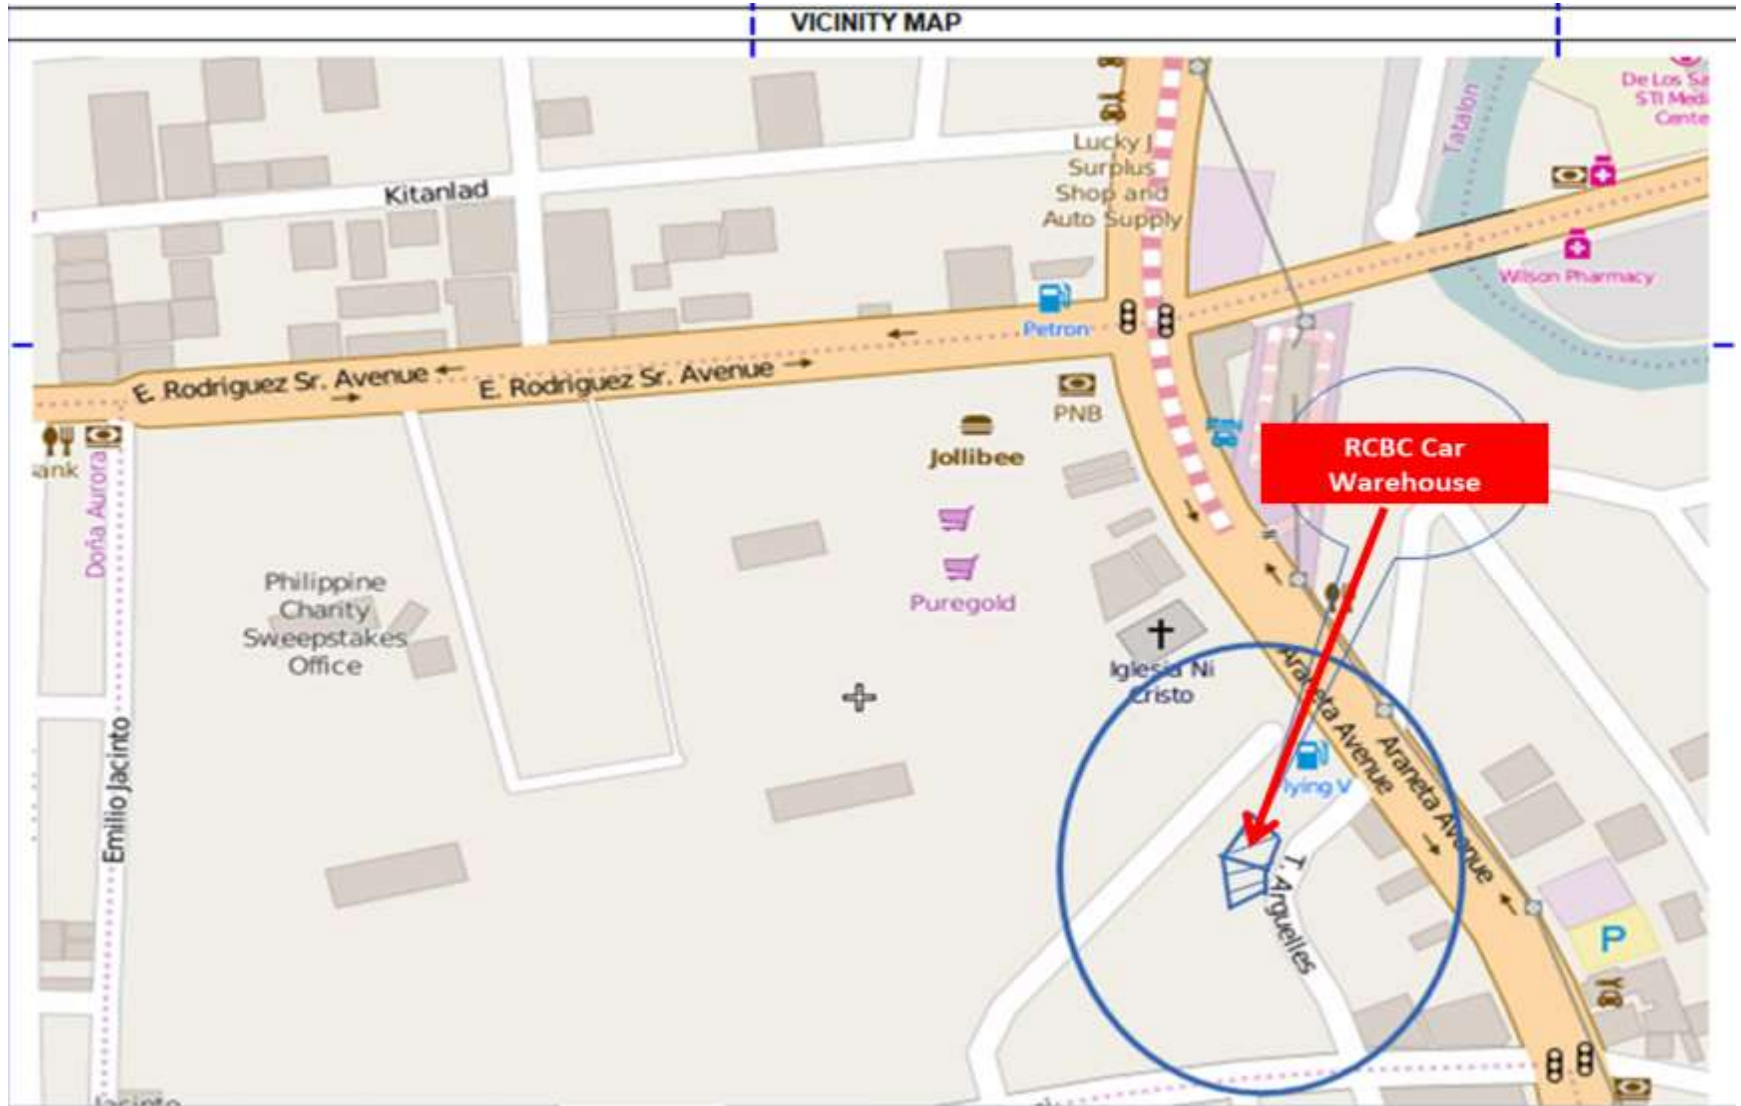

LP Warehouse: Black gate, beside Colours Town Center, along Zapote Road, Brgy Almanza Las Pinas City

Bacolod Warehouse 1: 3rd Street, Lacson Street, Bacolod City

Bacolod Warehouse 2: DANA LAND PARKING – No. 22 13th Street, Captiol Subdivision, Bacolod City