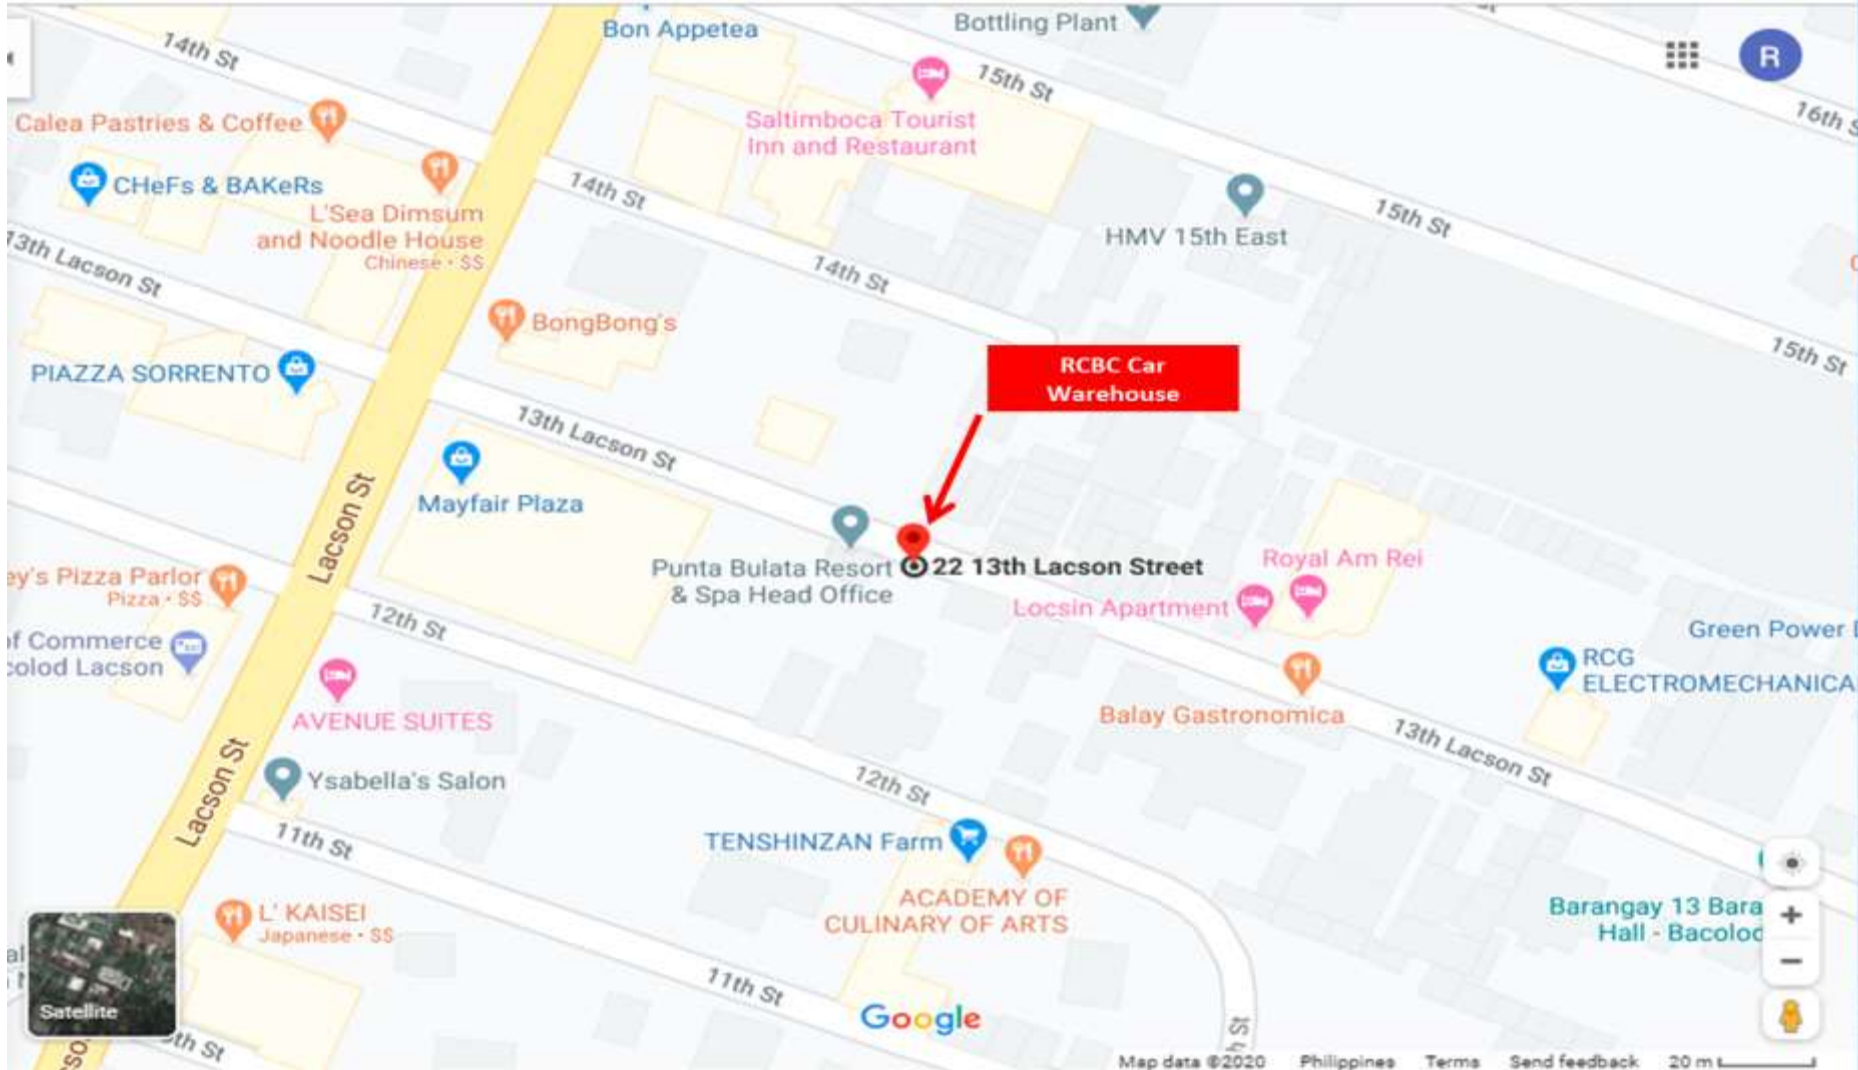

LP Warehouse: Black gate, beside Colours Town Center, along Zapote Road, Brgy Almanza Las Pinas City

Bacolod Warehouse 1: 3rd Street, Lacson Street, Bacolod City

Bacolod Warehouse 2: DANA LAND PARKING – No. 22 13th Street, Captiol Subdivision, Bacolod City